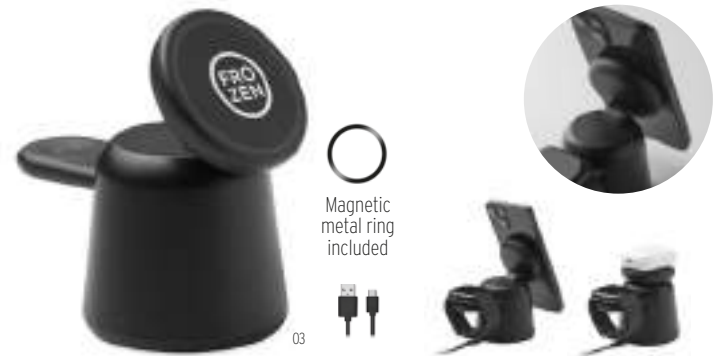

### Pendoless MO2749

3 in 1 ABS charging station. Magnetic wireless charger 15W with phone stand, TWS charger and smartwatch charger (Apple® only). Compatible with iPhone® 12 and newer. With additional magnetic metal ring to support charging of non-magnetic wireless chargeable phones. **Size** 130X70X18 cm  
**Print technique** Pad printing\*,DL

### Netica MO2521

3 in 1 foldable charging station in rubberized recycled ABS. It includes a magnetic wireless charger 15W, smartwatch charger (Apple® only) and TWS charger. **Size** 7X7X2,6 cm **Print technique** Laser engraving\*,D01

### Simpa MO2732

3 in 1 charging station in ABS. Includes 15W magnetic wireless charger for phone and TWS with phone holder functionality and smartwatch charger (iOS only). Magnetic feature compatible with iPhone® 12 and newer. Including additional magnetic metal ring to support charging of other non-magnetic wireless chargeable phones. **Size** 10,2X7,1X12 cm **Print technique** Pad printing\*,DL