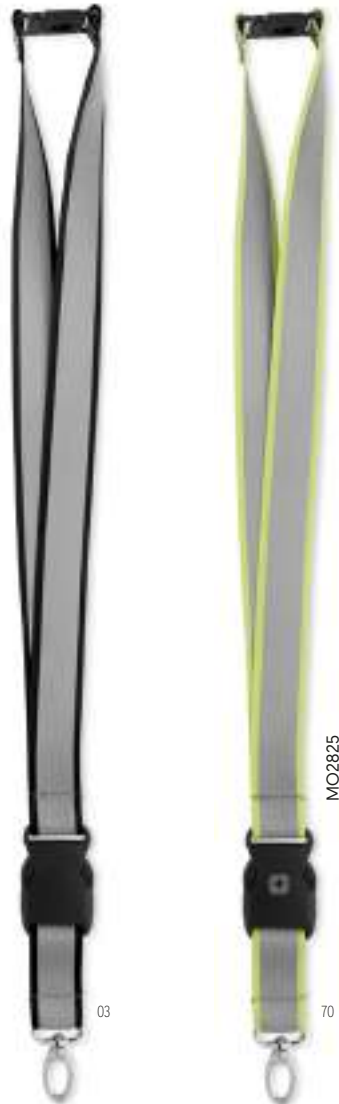

**Kara** MO6830

Cotton cord lanyard with round bamboo detail, metal hook and safety breakaway. Length: 50 cm. **Size** 50X0,45 cm **Print technique** Pad printing\*,DL,D01,L

MO2825

03

70

**Tosee** MO2825 ●