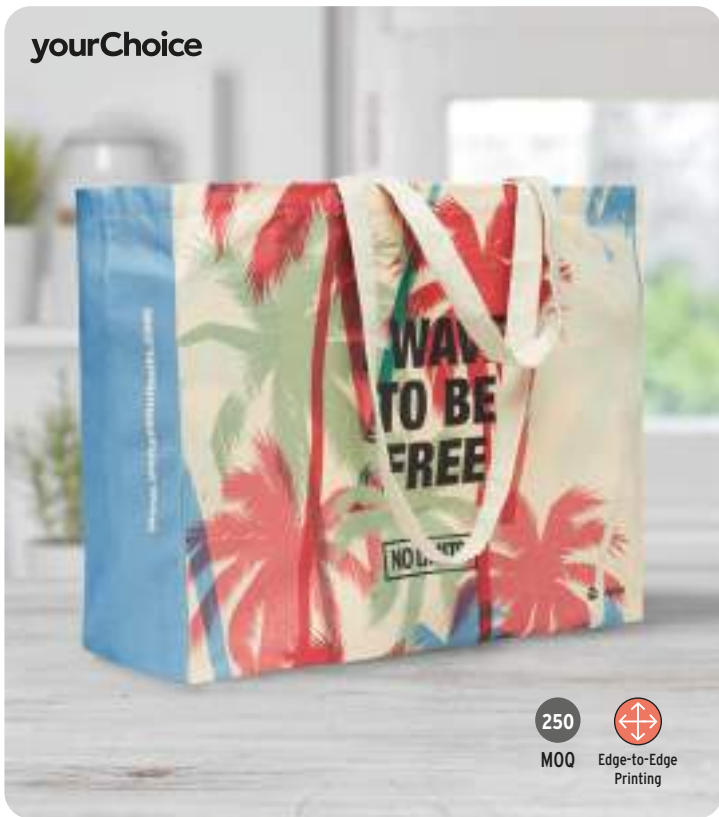

yourChoice

250
MOQ Edge-to-Edge
Printing