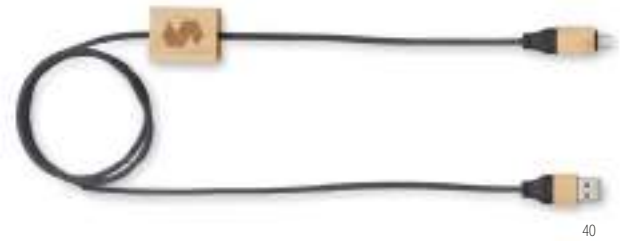

**Togobam** MO2146

Multi-USB retractable charging cable in ABS with bamboo detail top. Input: 2-in-1 Type-C and Type-A. Output: Type-C and 2-in-1 micro-B connector. Cable length: 90 cm. **Size** 5,3X5,3X1,6 cm **Print technique** Laser engraving\*,DL,D01,P