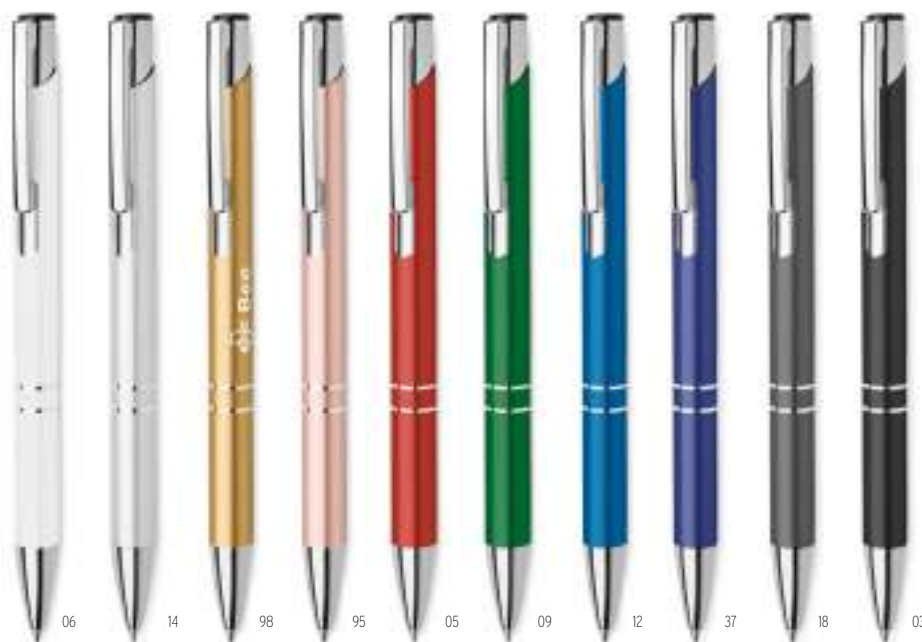

Bern ra MO6561

Push button ball pen in recycled aluminium. Blue ink.
Size Ø1X13,7 cm **Print technique** Pad printing*,L

KC8893 MO8893

Bern blain KC8893

Push button pen in recycled aluminium. **Size** Ø1X13,5 cm
Print technique Laser engraving*