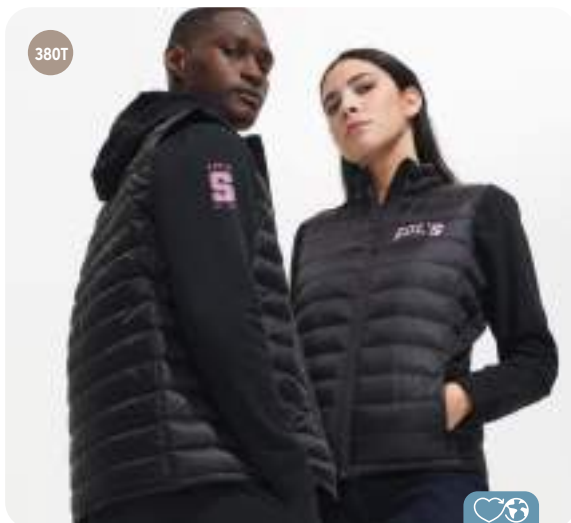

EDITION

380T

SORONA

SOL'S WILSON BW MEN S02889

SOL'S WILSON BW WOMEN S02890

Padded bodywarmer. Polyamide 380T. Outer fabric and lining: 100% polyamide. Padding: 60% Sorona 40% recycled polyester. **Printing techniques** Embroidery*