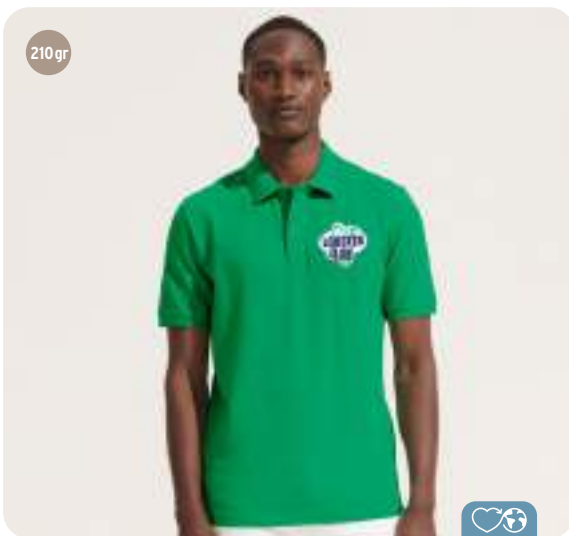

210 gr

ORGANIC COMBED COTTON

SOL'S PEGASE S04242
Unisex eco-friendly polo shirt.
Piqué 210. 100% organic cotton.
Printing techniques Screen printing*,E,TDT,TR,TT