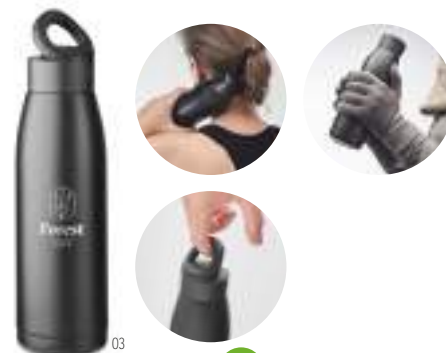

Calefrio MO2331

Double wall recycled stainless steel (90% recycled stainless steel and 10% stainless steel) bottle with soft silicone carry ring lid. By simply shaking the bottle surface temperature changes to heating or cooling, depends on liquid inside. Leak-free. Capacity: 400 ml. **Size** Ø6X22 cm **Print technique** Laser engraving*,RL,P