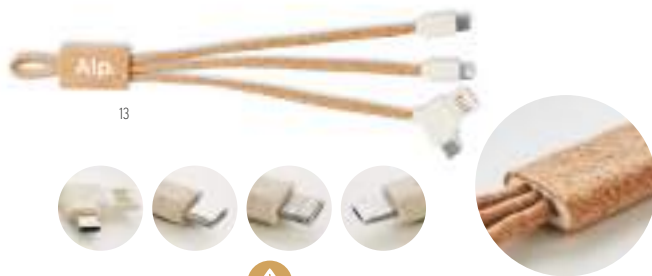

Cable MO6812

Cork 3-in-1 charging cable. Input Type A and type C. Output 3 types. Cork is 100% natural material. Due to its structural nature and surface porosity the final print result per item may have deviations. **Size** 22X2,1X0,7 cm **Print technique** Laser engraving*,P