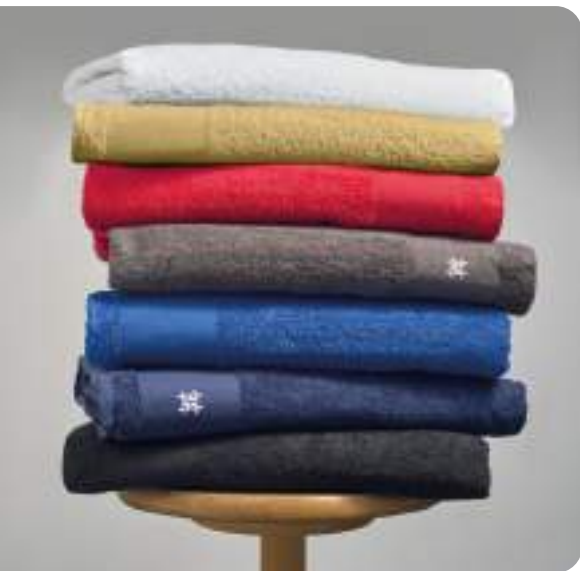

1. MO6752 / 2. MO6789 / 3. MO2948 / 4. MO9931

1

2

3

4

  
**Sawasdee**  
KO SAMUI

**Island 30** MO2764 ● 380gs  
 Guest towel made of 100% cotton, 380 gr/m<sup>2</sup> fabric with cotton hanger loop. Soft and absorbent design. Size 30 cm x 50 cm. **Size** 30X50 cm  
**Print technique** Screen printing\*,T1,TR,E