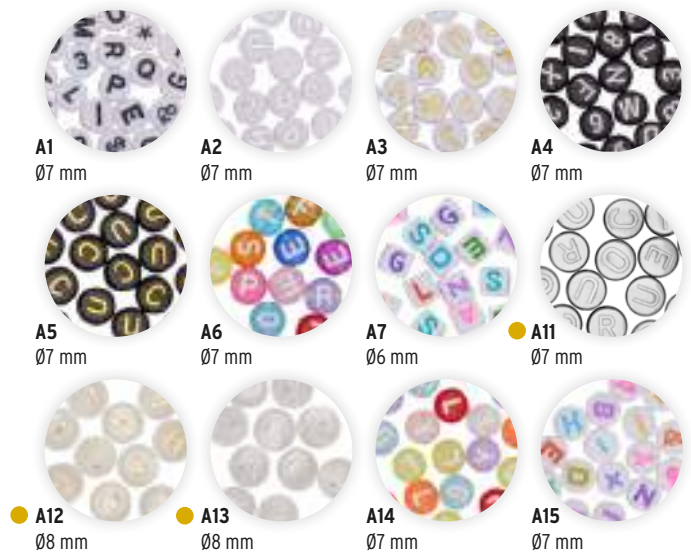

### MCHM07

Phone charm wrist  
strap with rope keyring.

Create your design and add your logo on one of the many logo pieces.

Letter beads options:

○ Included / ●+ / ●++ / ●+++

Select your beads:

○ Included / ●+ / ●++ / ●+++