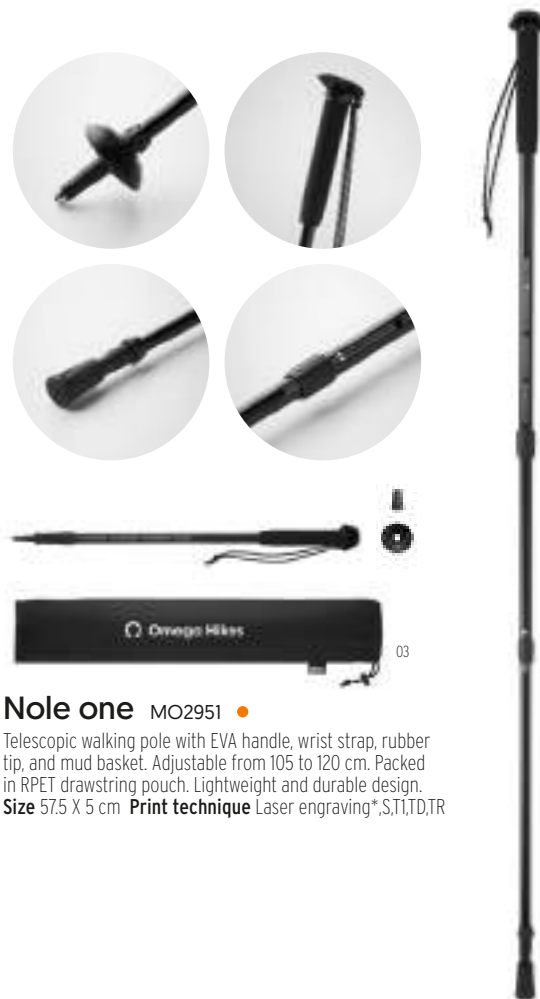

### Nole one MO2951

Telescopic walking pole with EVA handle, wrist strap, rubber tip, and mud basket. Adjustable from 105 to 120 cm. Packed in RPET drawstring pouch. Lightweight and durable design.  
**Size** 57.5 X 5 cm **Print technique** Laser engraving\*,S,T1,TD,TR