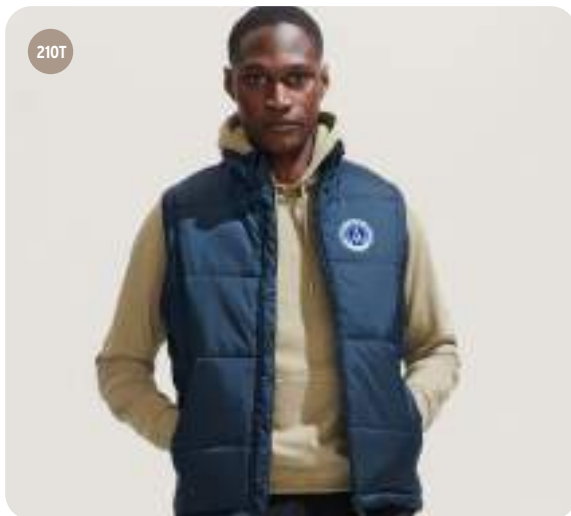

210T

BODYWARMER

SOL'S WARM S44002

Bodywarmer. Polyamide 210T. 100% Polyamide. 100% polyester lining and padding. AC coating. **Printing techniques** Embroidery*