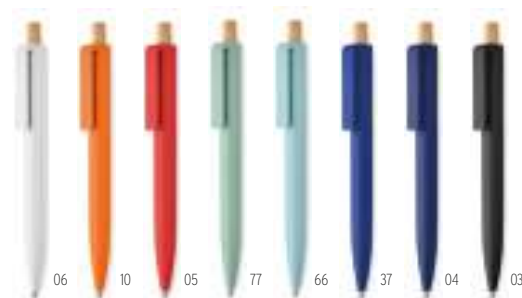

06

10

05

77

66

37

04

03

Penu MO2304

Ball pen in recycled ABS with bamboo push button. Blue ink.
Size 13,4X1,5X1,1 cm **Print technique** Round screen printing*,P