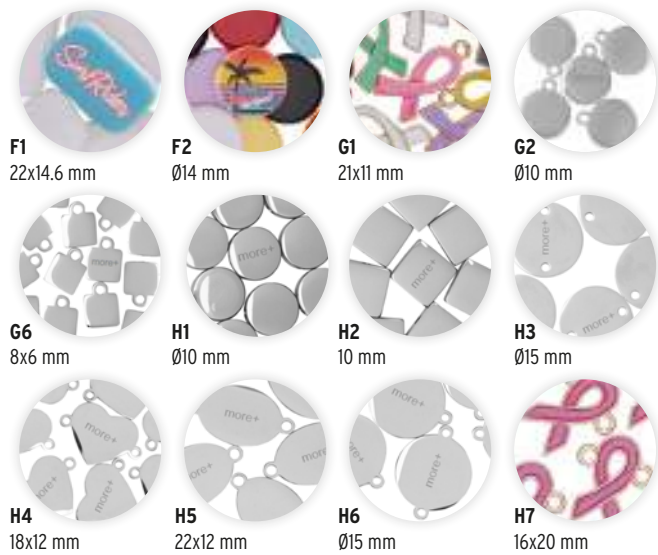

### MCHM07

Phone charm wrist  
strap with rope keyring.

Create your design and add your logo on one of the many logo pieces.

Letter beads options:

○ Included / ●+ / ●++ / ●+++

Select your beads:

○ Included / ●+ / ●++ / ●+++